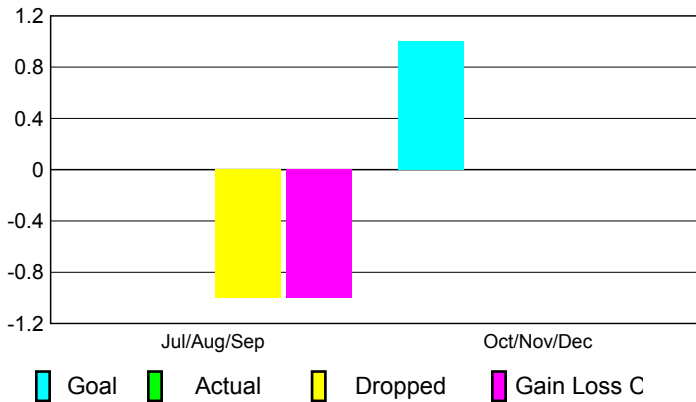

2010-2011 GMT Reports for District (or Undistricted) **District 103 N**

GMT: **JACQUES 'JACK' VERBEKE**

Location: **FRANCE**

GMT CA: **4**

**CLUBS**

Club Results  
2010-2011

Clubs  
2009-2010

Month	New Club Goal	Actual New Clubs	Actual Dropped Clubs	Gain/Loss of Clubs	Gain/Loss of Clubs
Jul/Aug/Sep	0	0	-1	-1	0
Oct/Nov/Dec	1	0	0	0	0
<b>Totals</b>	<b>1</b>	<b>0</b>	<b>-1</b>	<b>-1</b>	<b>0</b>

**Club Results 2010-2011**

Goal, New, Dropped, Gain/Loss

**Comparison of Club Gain/Loss**

Current Year Compared to the Previous Year

**YTD Status Quo Clubs 2010-2011**

Status Quo Clubs Compared to Status Quo Members