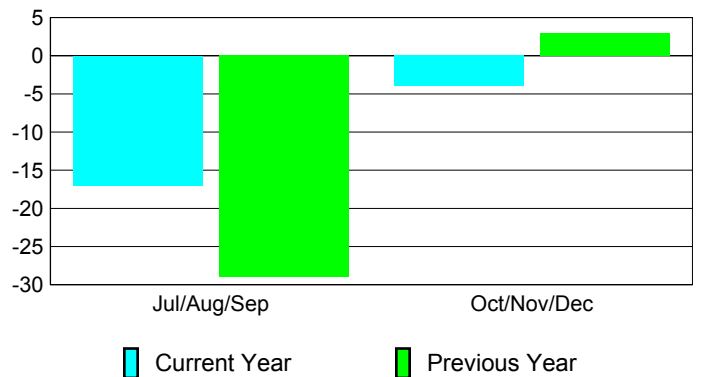

**MEMBERSHIP**

Membership Results  
2010-2011

Membership  
2009-2010

Month	Net Memb Goal	Actual New Memb	Actual Dropped Memb	Gain/Loss of Memb	Gain/Loss of Memb
Jul/Aug/Sep	-1	37	-54	-17	-29
Oct/Nov/Dec	58	30	-34	-4	3
<b>Totals</b>	<b>57</b>	<b>67</b>	<b>-88</b>	<b>-21</b>	<b>-26</b>

**Membership Results 2010-2011**

Goal, New, Dropped, Gain/Loss

**Comparison of Membership Gain/Loss**

Current Year Compared to the Previous Year

**Gender Comparison 2010-2011**